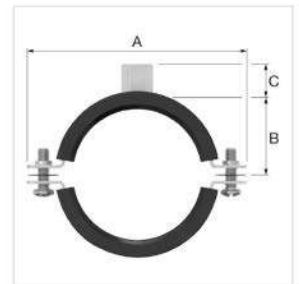

Unlined & Lined Universal Pipe Clamp

Unlined M8-M10 Universal Pipe Clamp

These unlined universal pipe clamps are suitable for supporting all types of pipe work including HVAC, boiler and drain.

Code	Description	Nominal Bore (inch)	Dimensions (mm)			Max Working Load (N)	Quantity
			A	B	C		
X-PCU-15-18	Pipe Clamp Unlined – 15-18mm	3/8	50	11	16	1000	Pack of 50
X-PCU-20-25	Pipe Clamp Unlined – 20-25mm	1/2	60	16	16	1000	Pack of 50
X-PCU-26-30	Pipe Clamp Unlined – 26-30mm	3/4	64	19	16	1000	Pack of 50
X-PCU-32-36	Pipe Clamp Unlined – 32-36mm	1	71	22	16	1000	Pack of 50
X-PCU-38-43	Pipe Clamp Unlined – 38-43mm	1-1/4	79	25	16	1000	Pack of 50
X-PCU-44-49	Pipe Clamp Unlined – 44-49mm	1-1/2	84	28	16	1000	Pack of 50
X-PCU-56-61	Pipe Clamp Unlined – 56-61mm	2	93	34	16	1000	Pack of 50
X-PCU-75-80	Pipe Clamp Unlined – 75-80mm	2-1/2	118	44	16	1300	Pack of 50
X-PCU-87-92	Pipe Clamp Unlined – 87-92mm	3	129	50	16	1300	Pack of 50
X-PCU-108-116	Pipe Clamp Unlined – 108-116mm	4	160	62	16	2150	Pack of 25

Lined M8-M10 Universal Pipe Clamp

These lined universal pipe clamps are suitable for supporting all types of pipe work including HVAC, boiler and drain. They come with noise suppressing rubber strips: 17dB(A) according to ISO 3822-1.