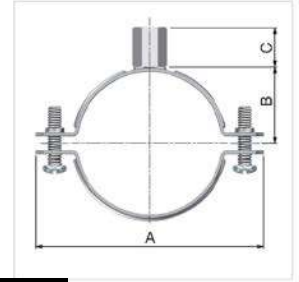

Unlined & Lined Universal Pipe Clamp

Unlined M8-M10 Universal Pipe Clamp

These unlined universal pipe clamps are suitable for supporting all types of pipe work including HVAC, boiler and drain.

Code	Description	Nominal Bore (inch)	Dimensions (mm)			Max Working Load (N)	Quantity
			A	B	C		
X-PCU-15-18	Pipe Clamp Unlined – 15-18mm	3/8	50	11	16	1000	Pack of 50
X-PCU-20-25	Pipe Clamp Unlined – 20-25mm	1/2	60	16	16	1000	Pack of 50
X-PCU-26-30	Pipe Clamp Unlined – 26-30mm	3/4	64	19	16	1000	Pack of 50
X-PCU-32-36	Pipe Clamp Unlined – 32-36mm	1	71	22	16	1000	Pack of 50
X-PCU-38-43	Pipe Clamp Unlined – 38-43mm	1-1/4	79	25	16	1000	Pack of 50
X-PCU-44-49	Pipe Clamp Unlined – 44-49mm	1-1/2	84	28	16	1000	Pack of 50
X-PCU-56-61	Pipe Clamp Unlined – 56-61mm	2	93	34	16	1000	Pack of 50
X-PCU-75-80	Pipe Clamp Unlined – 75-80mm	2-1/2	118	44	16	1300	Pack of 50
X-PCU-87-92	Pipe Clamp Unlined – 87-92mm	3	129	50	16	1300	Pack of 50
X-PCU-108-116	Pipe Clamp Unlined – 108-116mm	4	160	62	16	2150	Pack of 25

Lined M8-M10 Universal Pipe Clamp

These lined universal pipe clamps are suitable for supporting all types of pipe work including HVAC, boiler and drain. They come with noise suppressing rubber strips: 17dB(A) according to ISO 3822-1.